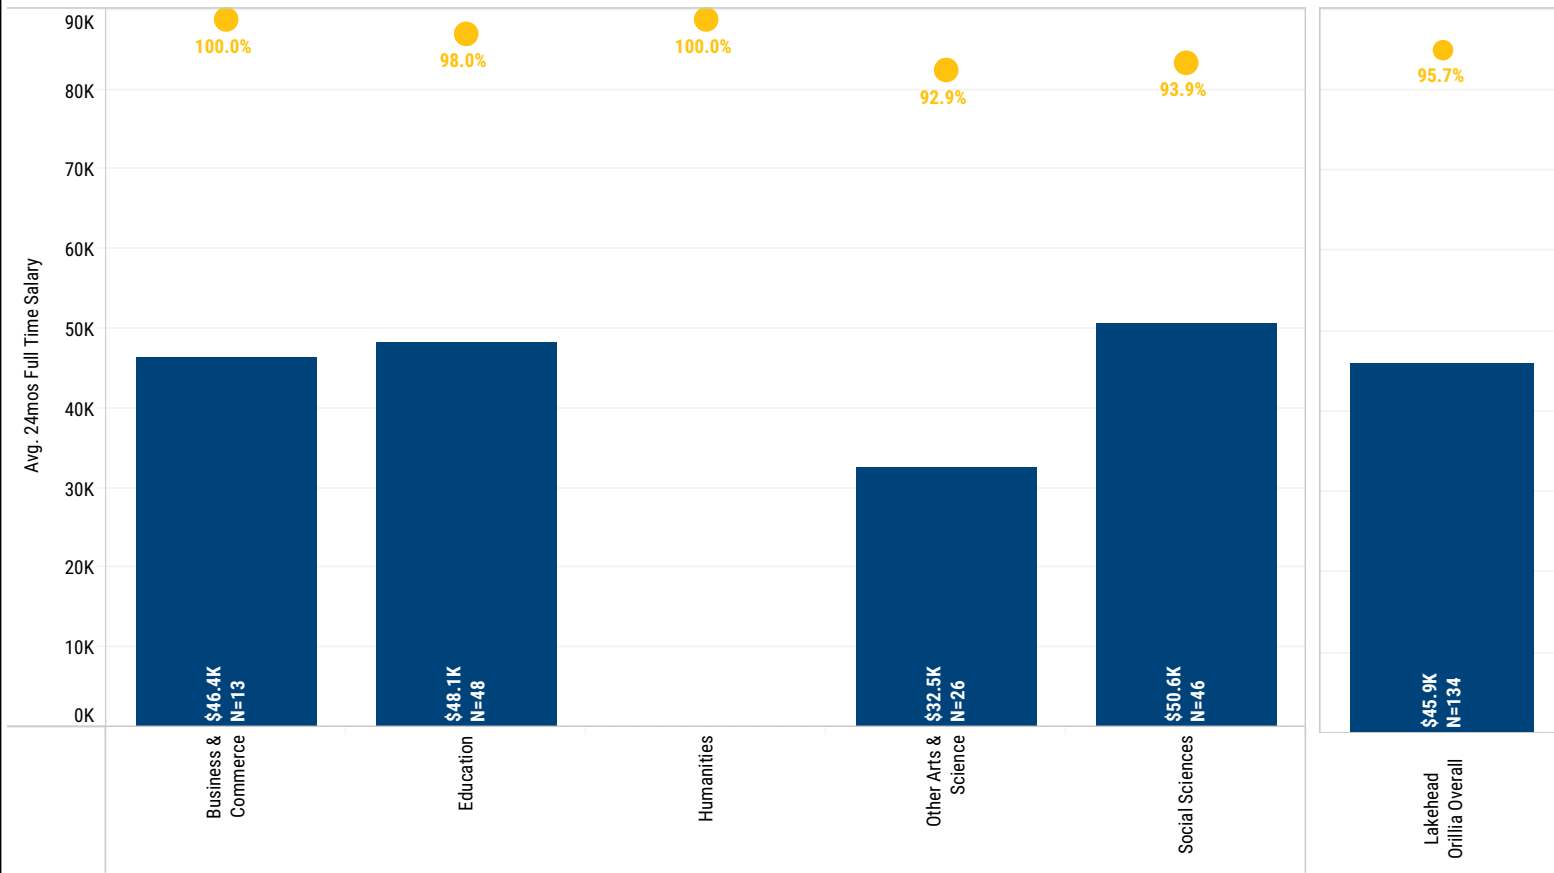

ONTARIO UNIVERSITY GRADUATE SURVEY, 2018 GRADUATES EMPLOYMENT RATE AND FULL-TIME SALARY 2 YEARS AFTER GRADUATION - ORILLIA