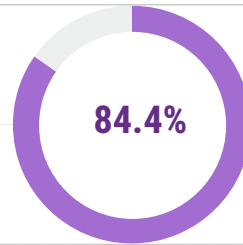

2 YEARS AFTER GRADUATION