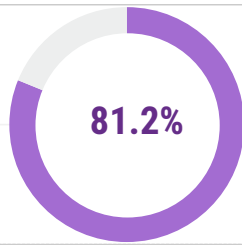

SUBJECT MATCH

How closely was your work related to the subject matter of the program of study you completed?
Closely & Somewhat Related (Employed Full-time)

6 MONTHS AFTER GRADUATION