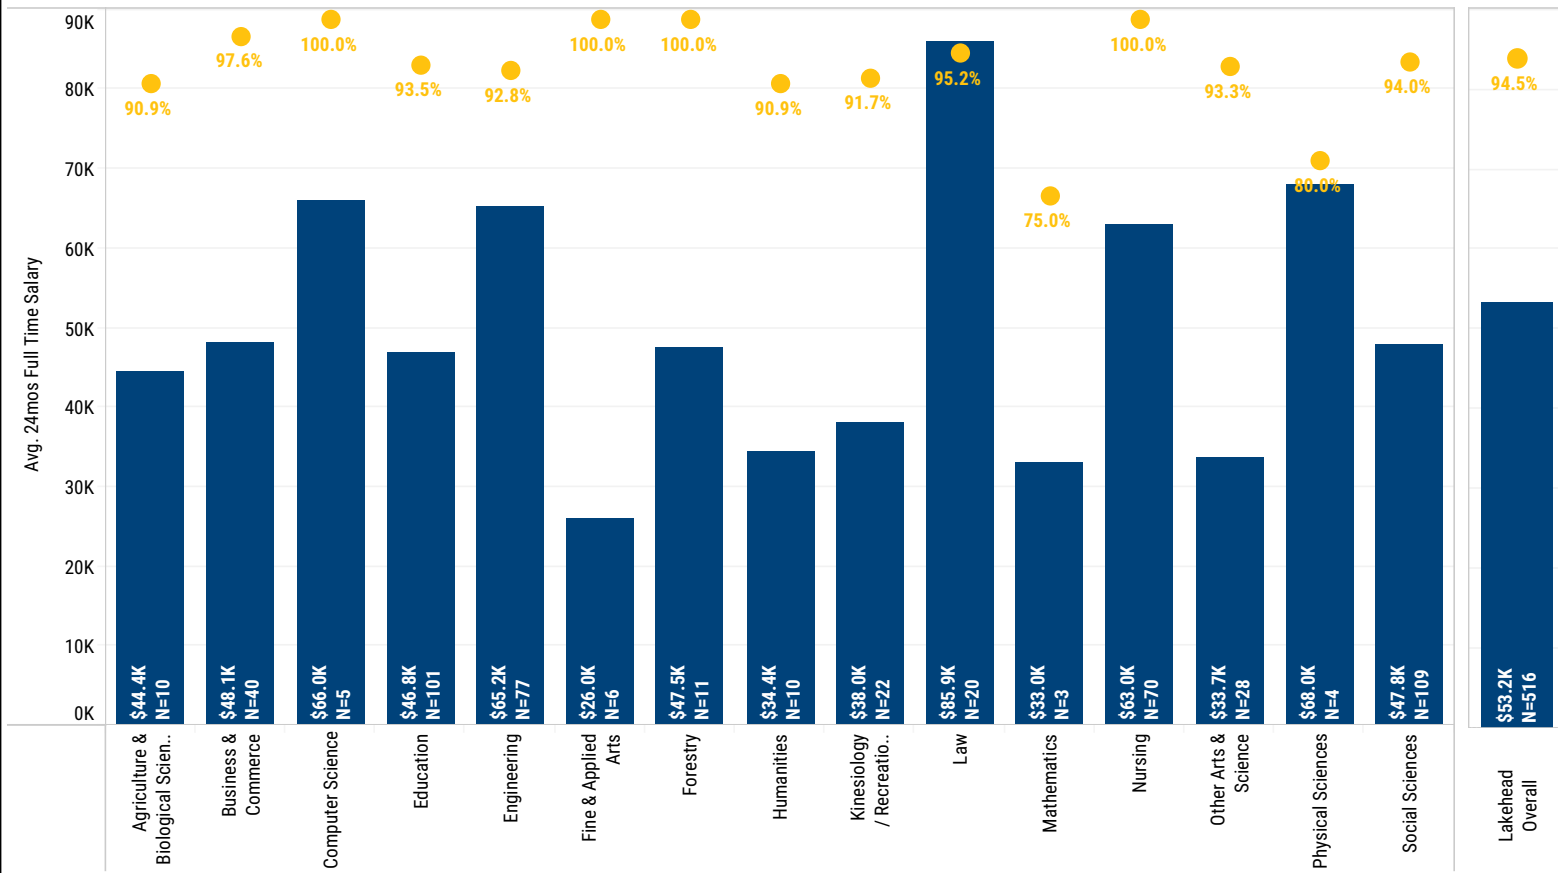

Overview	Employment at Lakehead & Ontario	Lakehead Overall Employment and Salary	Lakehead Orillia Employment and Salary	Lakehead Thunder Bay Employment and Salary	Satisfaction with Program and Institution	Employment, Salary, Skills & Subject Match
----------	----------------------------------	--	--	--	---	--

## ONTARIO UNIVERSITY GRADUATE SURVEY, 2018 GRADUATES LAKEHEAD EMPLOYMENT BY PROGRAM COMPARED TO ALL ONTARIO UNIVERSITIES

■ Lakehead  
■ Ontario

LAKEHEAD UNIVERSITY: OFFICE OF INSTITUTIONAL PLANNING & ANALYSIS  
CONFIDENTIAL: NOT FOR DISTRIBUTION  
LAST UPDATED: SEPTEMBER 2021

## ONTARIO UNIVERSITY GRADUATE SURVEY, 2018 GRADUATES EMPLOYMENT RATE AND FULL-TIME SALARY 2 YEARS AFTER GRADUATION - LAKEHEAD OVERALL