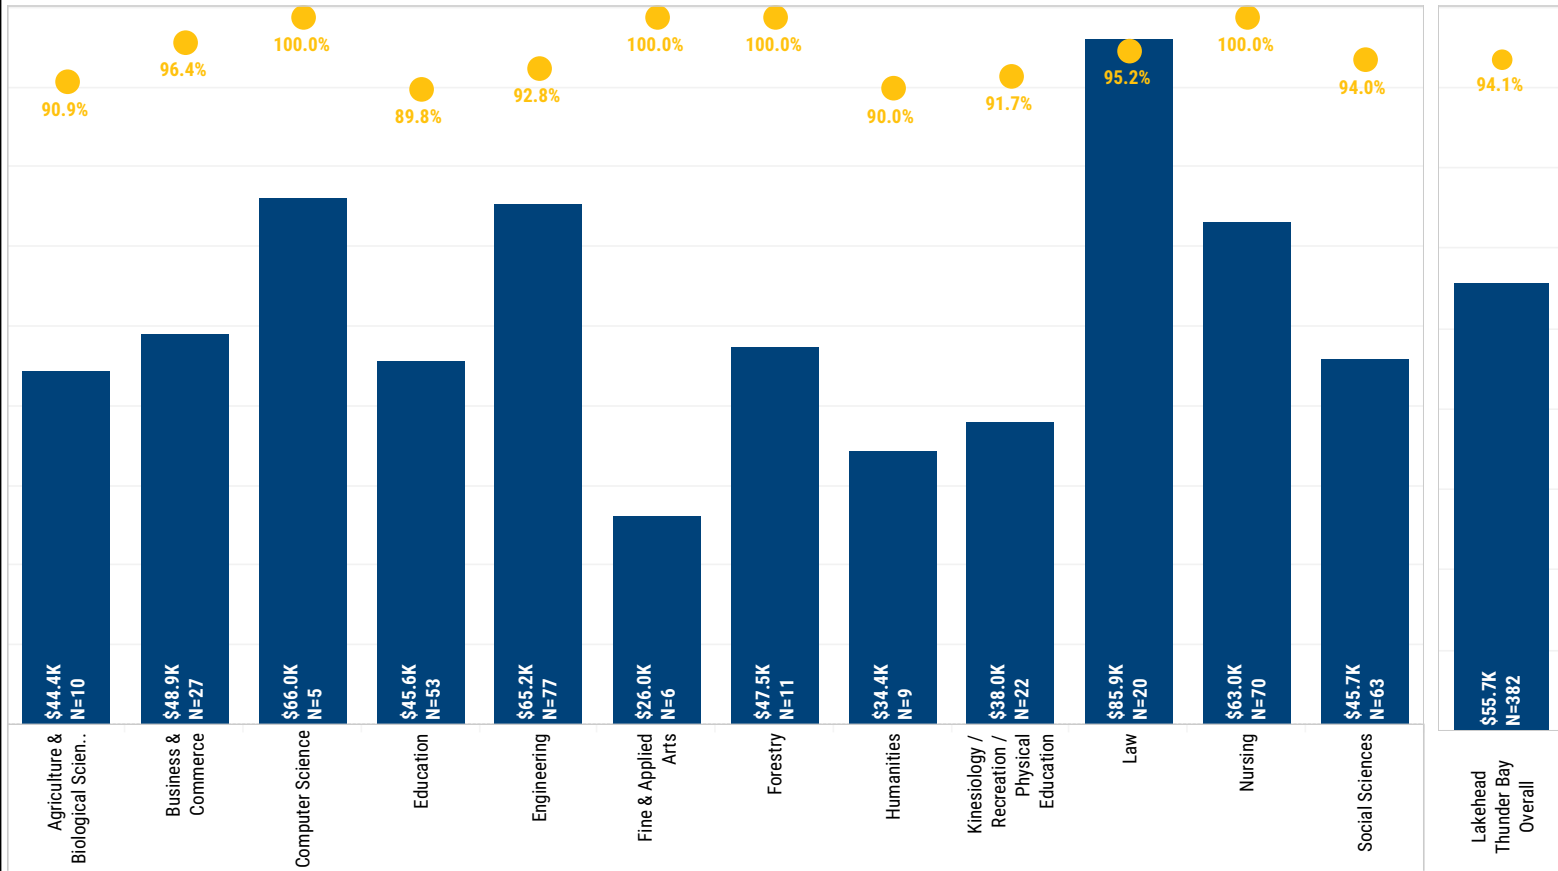

Overview	Employment at Lakehead & Ontario	Lakehead Overall Employment and Salary	Lakehead Orillia Employment and Salary	Lakehead Thunder Bay Employment and Salary	Satisfaction with Program and Institution	Employment, Salary, Skills & Subject Match

ONTARIO UNIVERSITY GRADUATE SURVEY, 2018 GRADUATES EMPLOYMENT RATE AND FULL-TIME SALARY 2 YEARS AFTER GRADUATION - THUNDER BAY

LAKEHEAD UNIVERSITY: OFFICE OF INSTITUTIONAL PLANNING & ANALYSIS
CONFIDENTIAL: NOT FOR DISTRIBUTION
LAST UPDATED: SEPTEMBER 2021