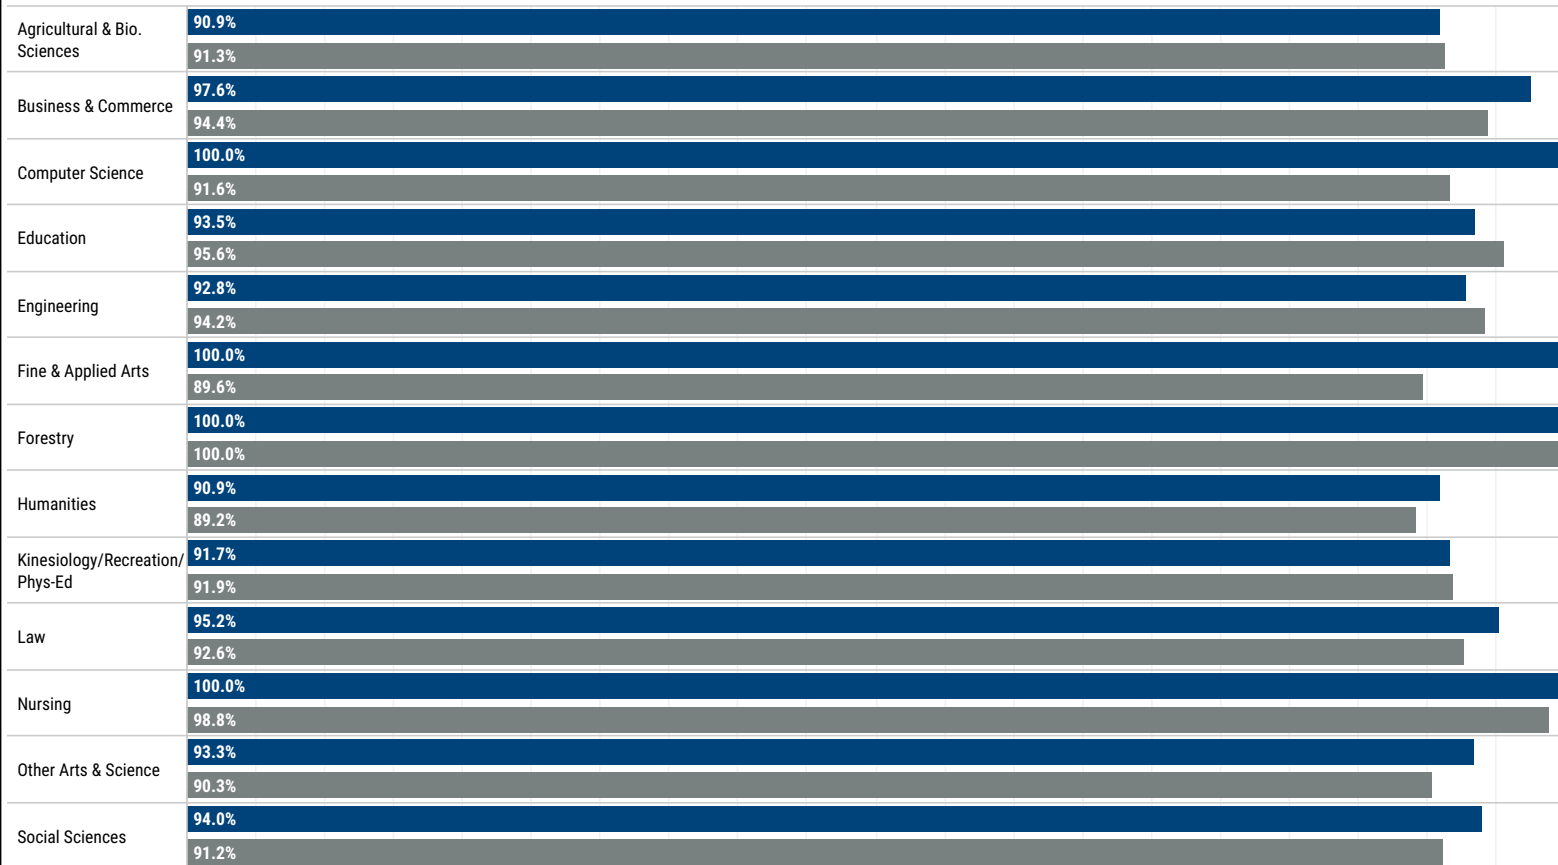

Overview	Employment at Lakehead & Ontario	Lakehead Overall Employment and Salary	Lakehead Orillia Employment and Salary	Lakehead Thunder Bay Employment and Salary	Satisfaction with Program and Institution	Employment, Salary, Skills & Subject Match

ONTARIO UNIVERSITY GRADUATE SURVEY, 2018 GRADUATES LAKEHEAD EMPLOYMENT BY PROGRAM COMPARED TO ALL ONTARIO UNIVERSITIES

■ Lakehead
■ Ontario

LAKEHEAD UNIVERSITY: OFFICE OF INSTITUTIONAL PLANNING & ANALYSIS
CONFIDENTIAL: NOT FOR DISTRIBUTION
LAST UPDATED: SEPTEMBER 2021