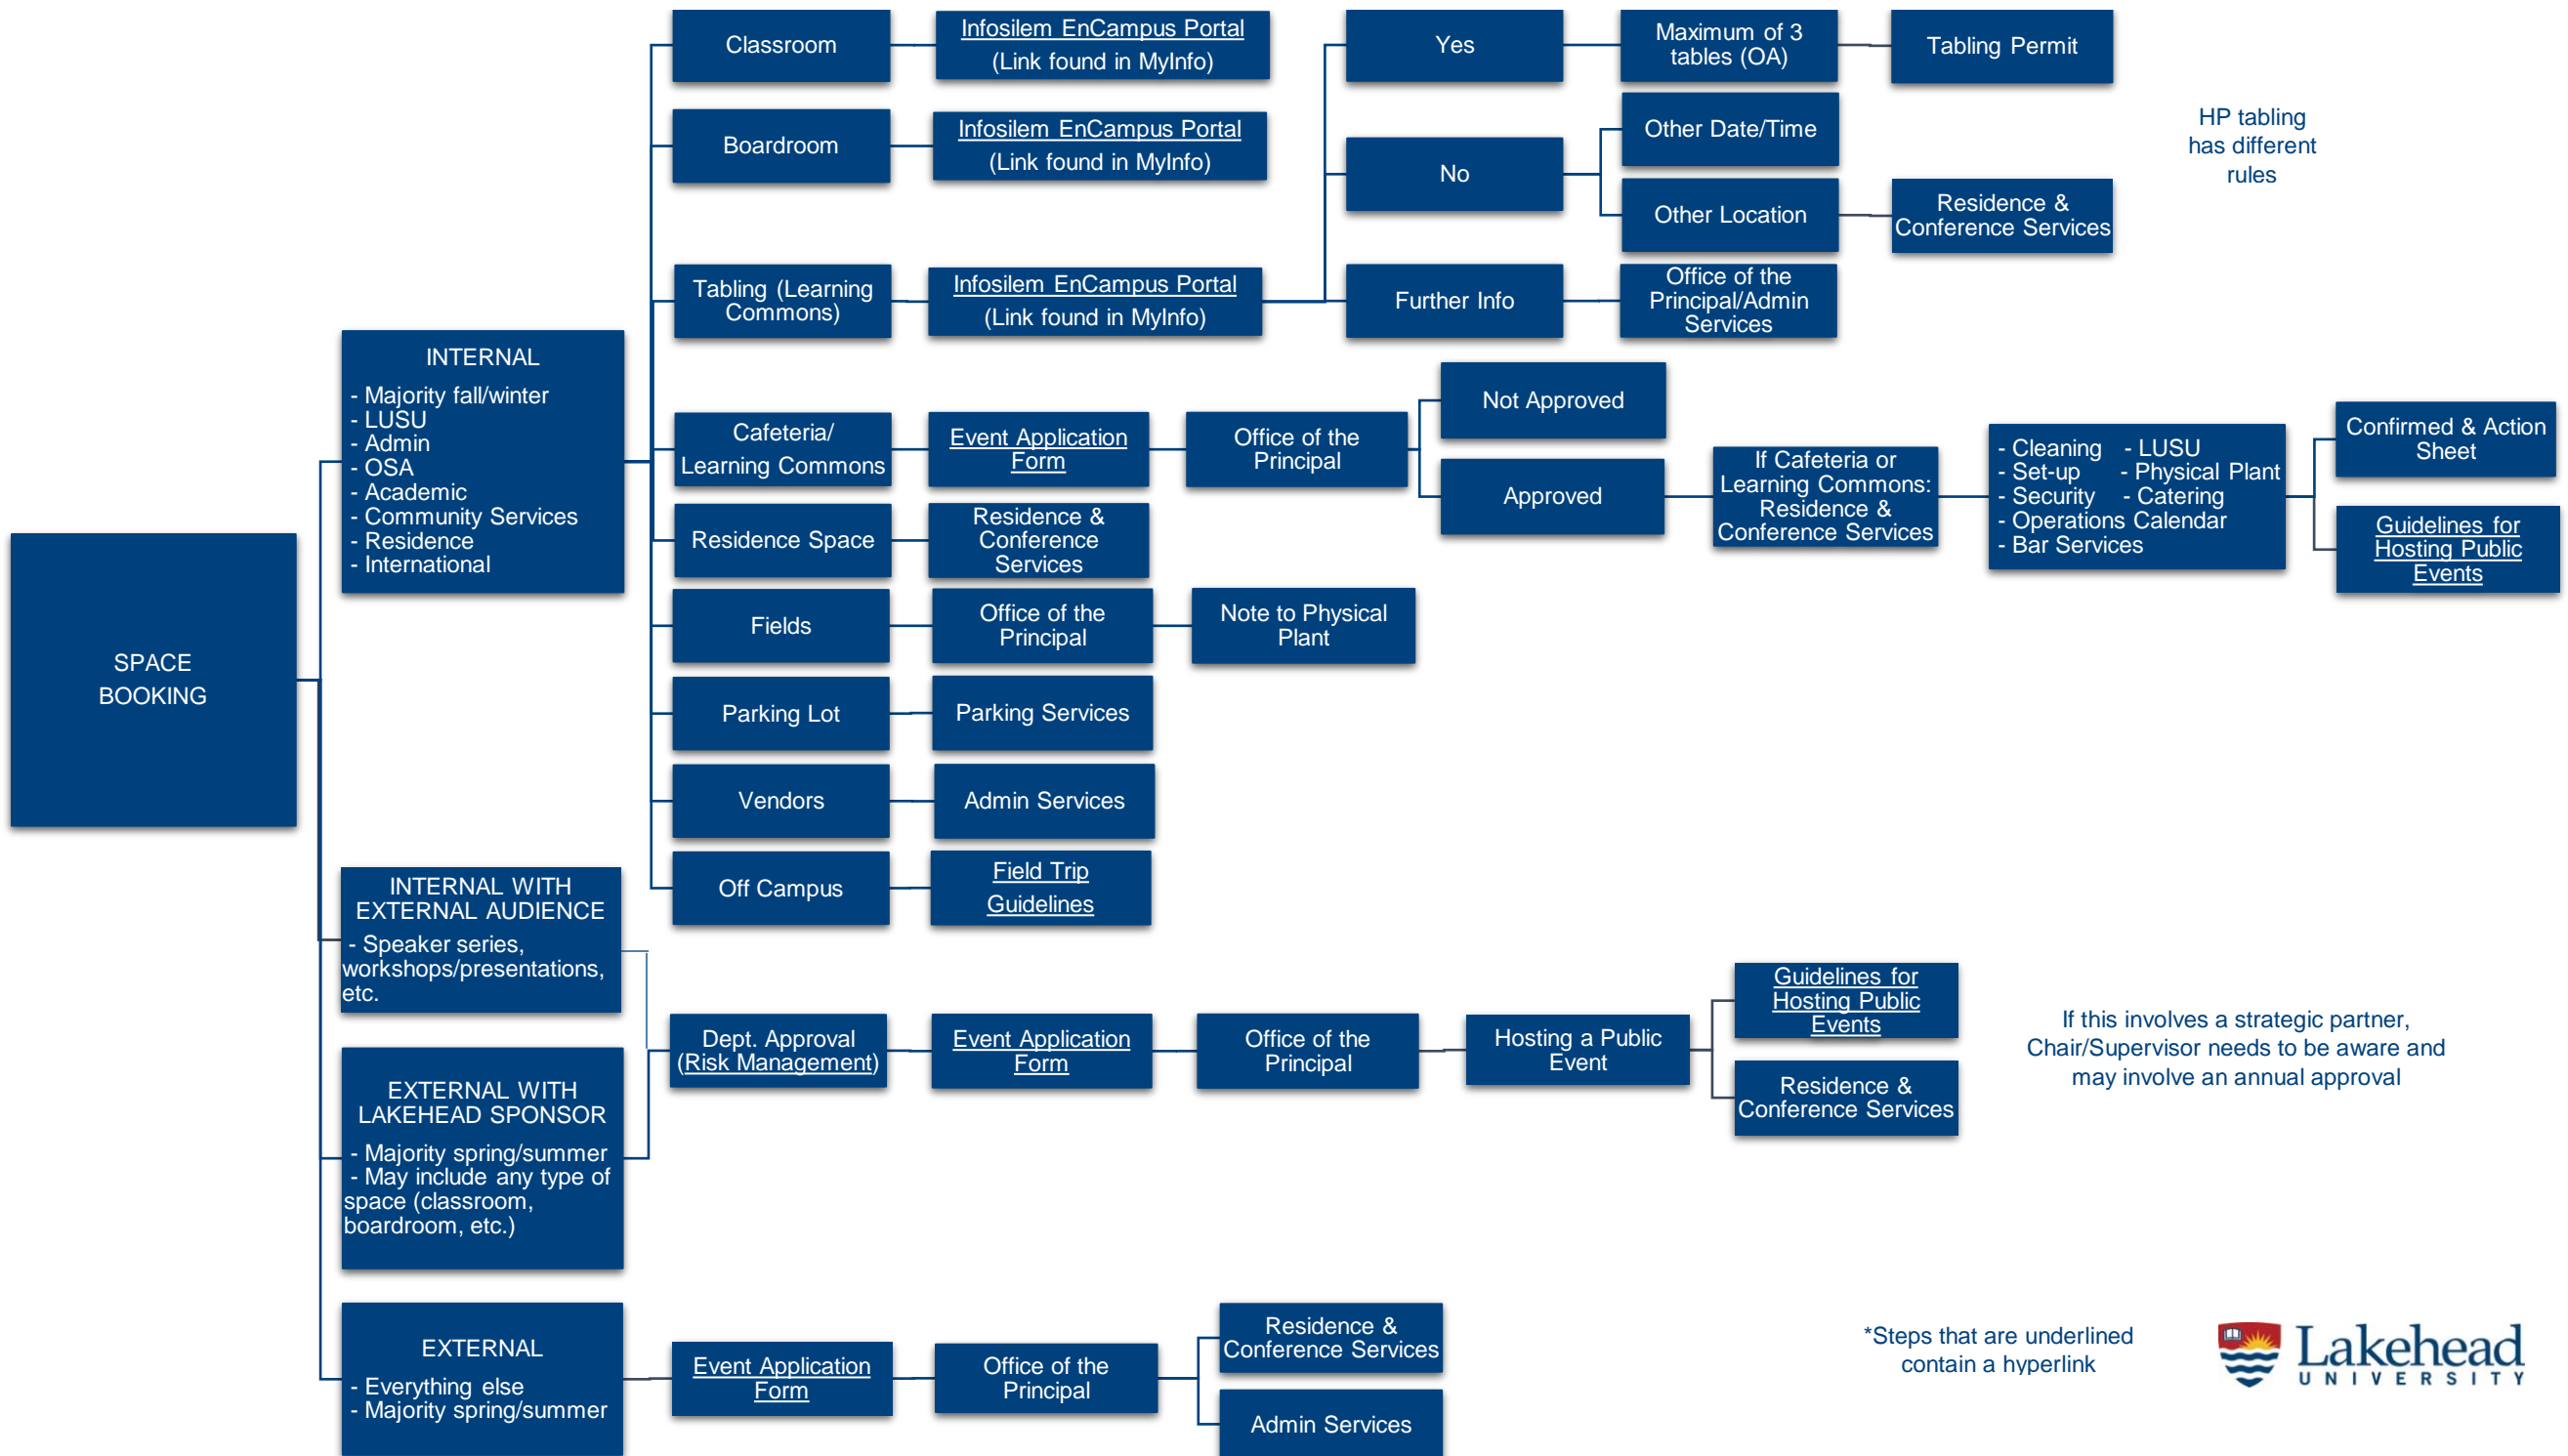

LAKEHEAD UNIVERSITY ORILLIA – SPACE UTILIZATION/BOOKING FLOWCHART

*Steps that are underlined contain a hyperlink