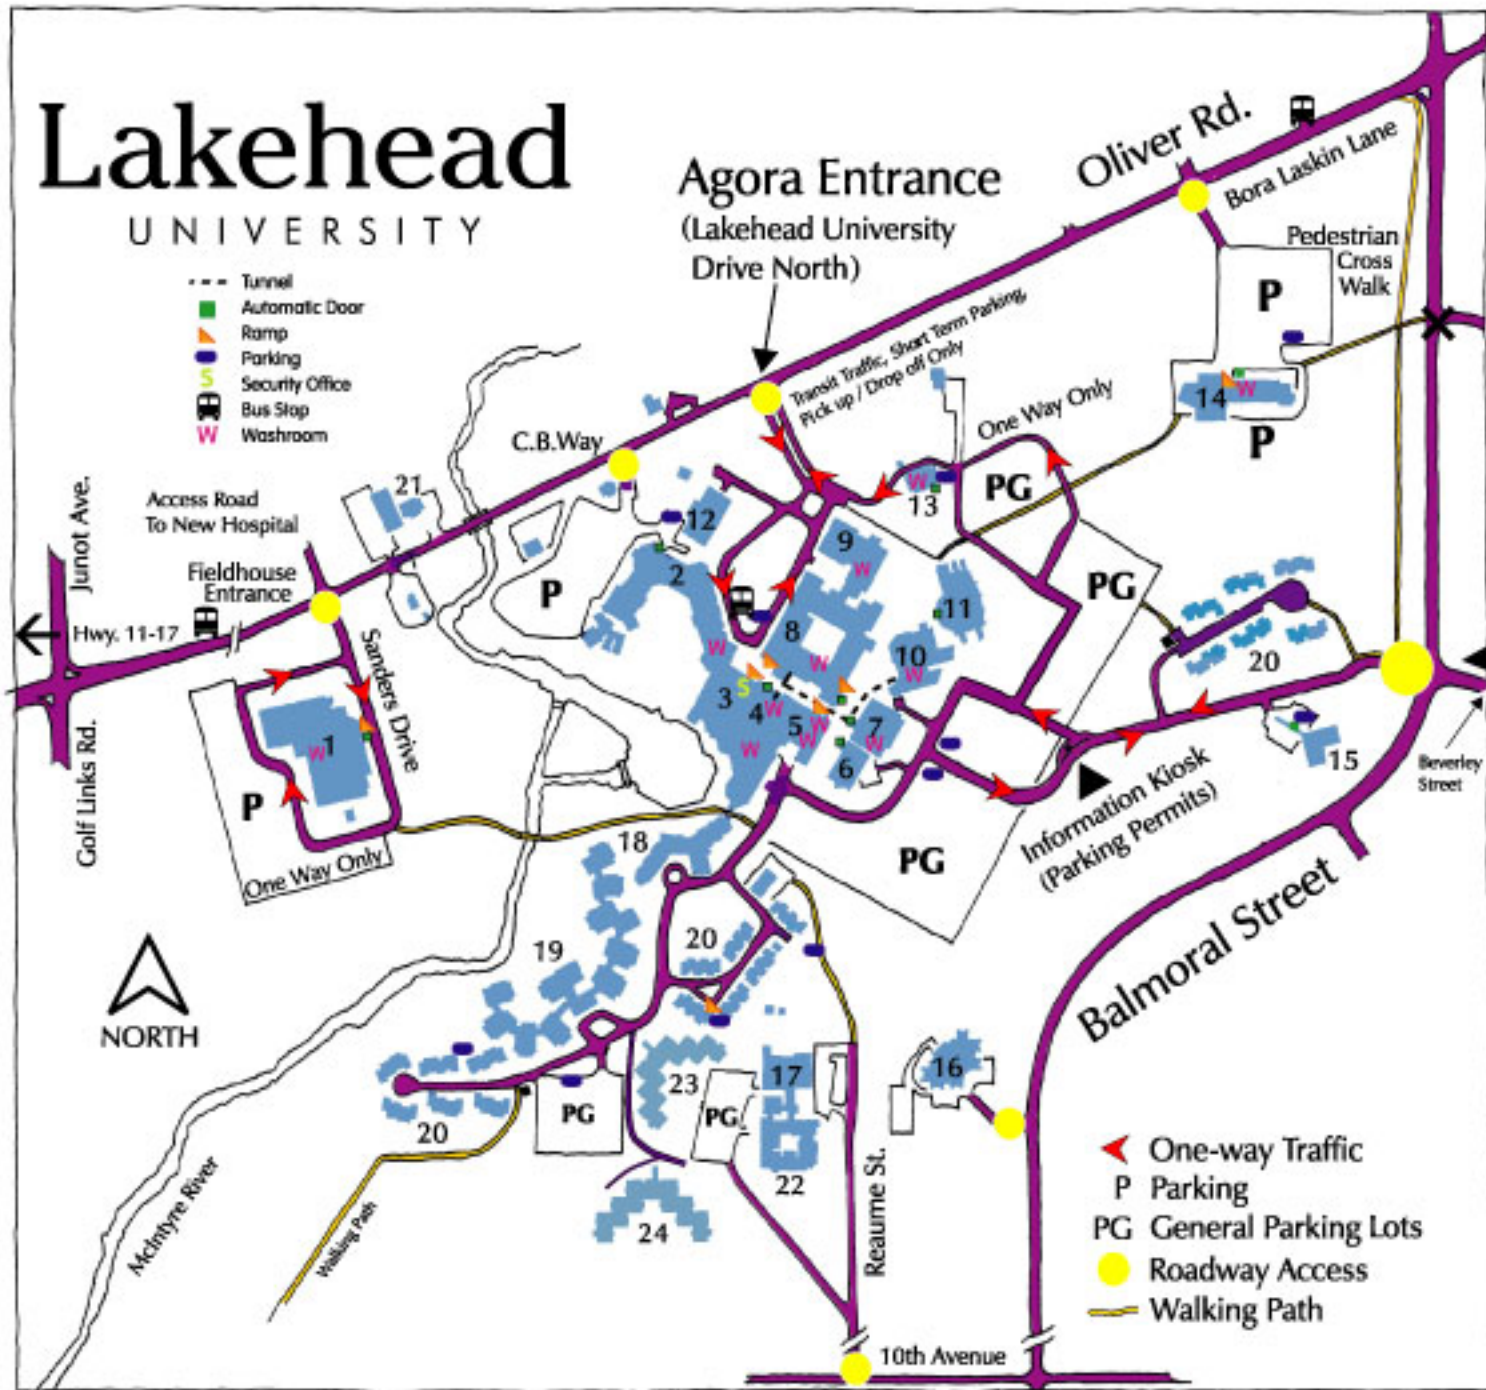

Lakehead UNIVERSITY

- Tunnel
- Automatic Door
- ▲ Ramp
- Parking
- Security Office
- Bus Stop
- Washroom

- 1 Sanders Fieldhouse
- 2 Centennial Building
- 3 University Centre (Agora)
- 4 Student Centre
- 5 Regional Centre
- 6 Centre for Northern Forest Ecosystem Research
- 7 Chancellor Paterson Library
- 8 Braun Building
- 9 School of Nursing Building
- 10 Ryan Building
- 11 Advanced Technology & Academic Centre (ATAC)
- 12 Power House

Main Entrance
(Lakehead University Drive South)

- 13 Music & Visual Arts Centre
- 14 Bora Laskin Building
- 15 Health Sciences North
- 16 Northwestern Ontario Technology Centre (NOTC)
- 17 Avila Centre
- 18 Prettie Residence
- 19 Bartley Residence
- 20 Townhouses
- 21 Centre of Excellence for Children & Adolescents with Special Needs
- 22 Avila Residence
- 23 Residence I
- 24 Residence II

- ▲ One-way Traffic
- P Parking
- PG General Parking Lots
- Roadway Access
- Walking Path