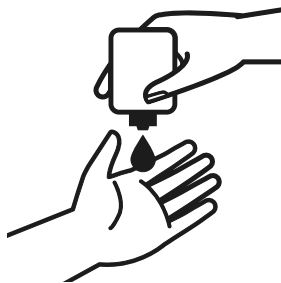

WATER STATION

Stop the Spread of COVID-19

Do not put your mouth or water bottle directly on the spout.

Stay 2 metres back until it is your turn.

Clean your hands before and after touching the water fountain.